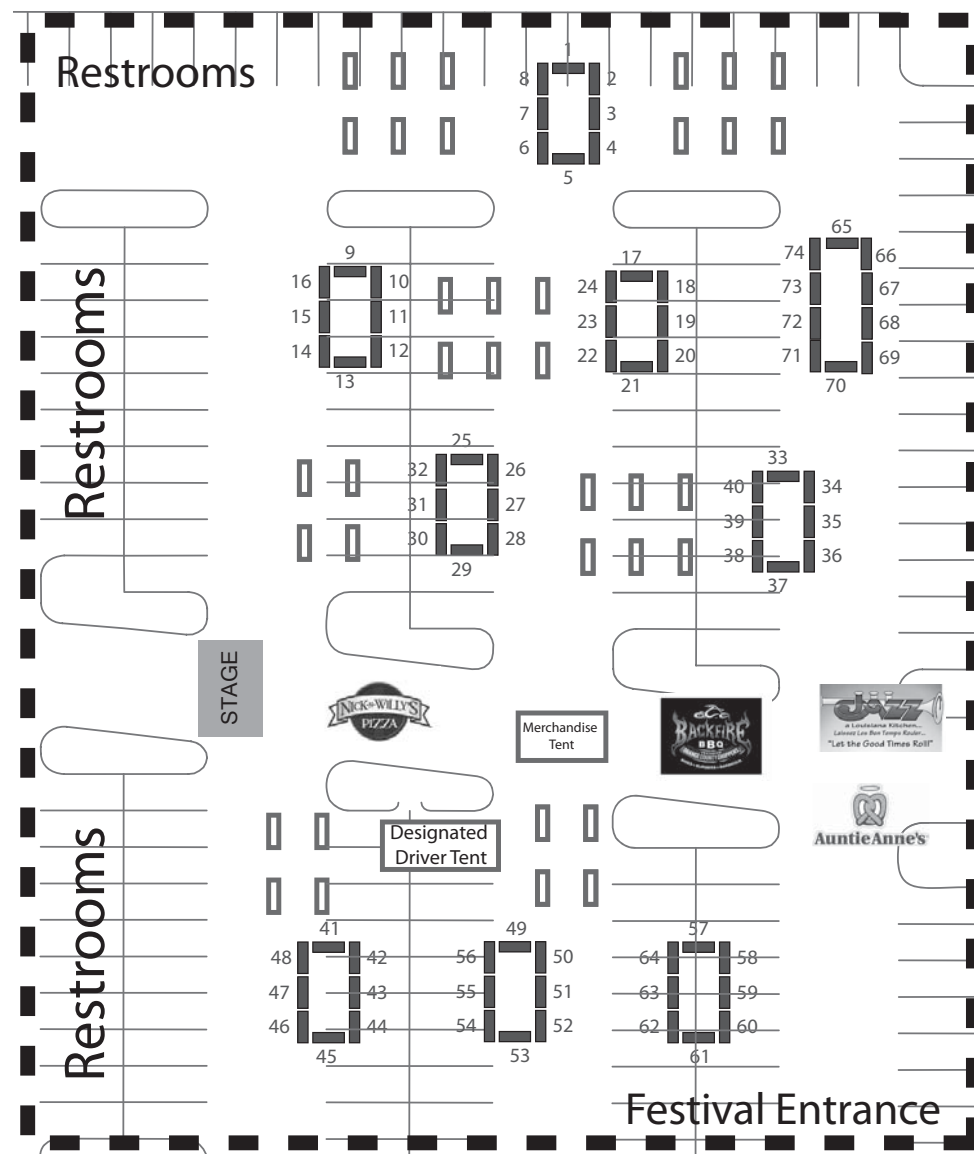

KC BEERFEST 2011

THANK YOU FOR
YOUR SUPPORT
OF THE KANSAS
CITY FREE HEALTH
CLINIC AND THE
AIDS SERVICE
FOUNDATION OF
GREATER KANSAS
CITY!

WWW.KCBEERFEST.COM

Brewery	Beer	Table
MillerCoors	Leinie Honey Weiss	29
MillerCoors	Leinie Oktoberfest	30
MillerCoors	Leinie Sunset Wheat	30
MillerCoors	Peroni	30
MillerCoors	Pilsner Urquell	30
Mustang	Pawnee Pale Ale	17
Napa Smith	Amber	17
Napa Smith	Lost Dog Red	17
Napa Smith	Organic IPA	18
Napa Smith	Pale Ale	18
Napa Smith	Wheat	18
New Belgium Brewing	Belgo IPA	43
New Belgium Brewing	Fat Tire	43
New Belgium Brewing	Hoptober	43
New Belgium Brewing	Ranger IPA	43
New Planet	New Planet 3R Raspberry	19
New Planet	New Planet Off-Grid	19
New Planet	New Planet Tread Lightly	19
North American Brewing	Alimony Ale	20
North American Brewing	Dundee Honey Brown	20
North American Brewing	Fuzzy Navel	20
North American Brewing	Genny Cream	20

Brewery	Beer	Table
North American Brewing	Jam me Happy	21
North American Brewing	Labatt Light	21
North American Brewing	Labatt Light Lime	21
North American Brewing	Lime Melonade	21
North American Brewing	Magic Hat #9	22
North American Brewing	Magic Hat Ourtoberfest	22
North American Brewing	Seagrams	22
North American Brewing	Wild Berries	22
North Coast Brewing	Brother Thelionous	23
North Coast Brewing	North Coast Blue Star Wheat	23
North Coast Brewing	North Coast Old Rasputin	23
North Coast Brewing	North Coast PranQster	24
North Coast Brewing	North Coast Scrimshaw	24
O'Fallon	5 Day IPA	49
O'Fallon	Hemp Hop Rye	49
O'Fallon	Smoked Porter	49
O'Fallon	Wheach	49
Ommegang	3 Philosophers	9
Ommegang	Duvel 6/4	9
Ommegang	Hennepin	9
Redhook	Long Hammer	50
Saint Louis Brewing	Schlafly Dry Hopped APA	9
Saint Louis Brewing	Schlafly Hefeweizen	10
Saint Louis Brewing	Schlafly Oatmeal Stout	10
Saint Louis Brewing	Schlafly Pale Ale	10
Saint Louis Brewing	Schlafly Pumpkin	10
Sierra Nevada Brewing	Torpedo IPA	44
SKA	Buster Nut Brown	11
SKA	ESB	11
SKA	Modus Hoperandi	11
SKA	Steel Toe Stout	11
SKA	True Blonde	12
St. Feuillien	St. Feuillien	39
St. Killian Importing CO	Carlsberg Beer	45
St. Killian Importing CO	Grimbergen Dubbel	45
St. Killian Importing CO	Kronenbourg 1664	45
Summit	Extra Pale Ale	50
Summit	Great Norther Porter	51
Summit	Horizon Red	51
Summit	IPA	51
Sunner	Sunner	33
Tallgrass	Ale	52
Tallgrass	Buffalo Sweat	52
Tallgrass	FIRKIN	52
Tallgrass	Halcyon	53
Tallgrass	IPA	53
Tallgrass	Oasis	53
Total Beverage Solution	Moretti Birra	12
Total Beverage Solution	Old Speckled Hen	12
Total Beverage Solution	Sapporo	13
Total Beverage Solution	Sapporo Gold Res	13
Total Beverage Solution	Sapporo Lt	13
Total Beverage Solution	Weihenstephan Hefe	13
Unibroue	Blanc De Chambley	44
Unibroue	La Fin Du Monde	44
United States Beverage	Estrella Damm	14
United States Beverage	Estrella Damm Daura (gluten-free)	14
United States Brewing	Murphy's Red	46
United States Brewing	Murphy's Stout	46
Urthel	Saisonnerre	34
Vermont Hard Cider	Strongbow Cider	15
Vermont Hard Cider	Woodchuck Amber	15
Vermont Hard Cider	Woodchuck Granny Smith	15
Vermont Hard Cider	Woodchuck Pear	14
Warsteiner	Konig Ludwig	47
Warsteiner	Warsteiner Dunkel	47
Warsteiner	Warsteiner Pilsner	47
Weston Brewing	Drop Kick	40
Weston Brewing	Little little Lucy	40
Weston Brewing	O'Malley's Cream Ale	40
Weston Brewing	Rudy Wheat	40
White Beverage	Chang	14
Widmer	Drifter	54
Widmer	Hefeweizen	54
Widmer	Pitch Black IPA	54